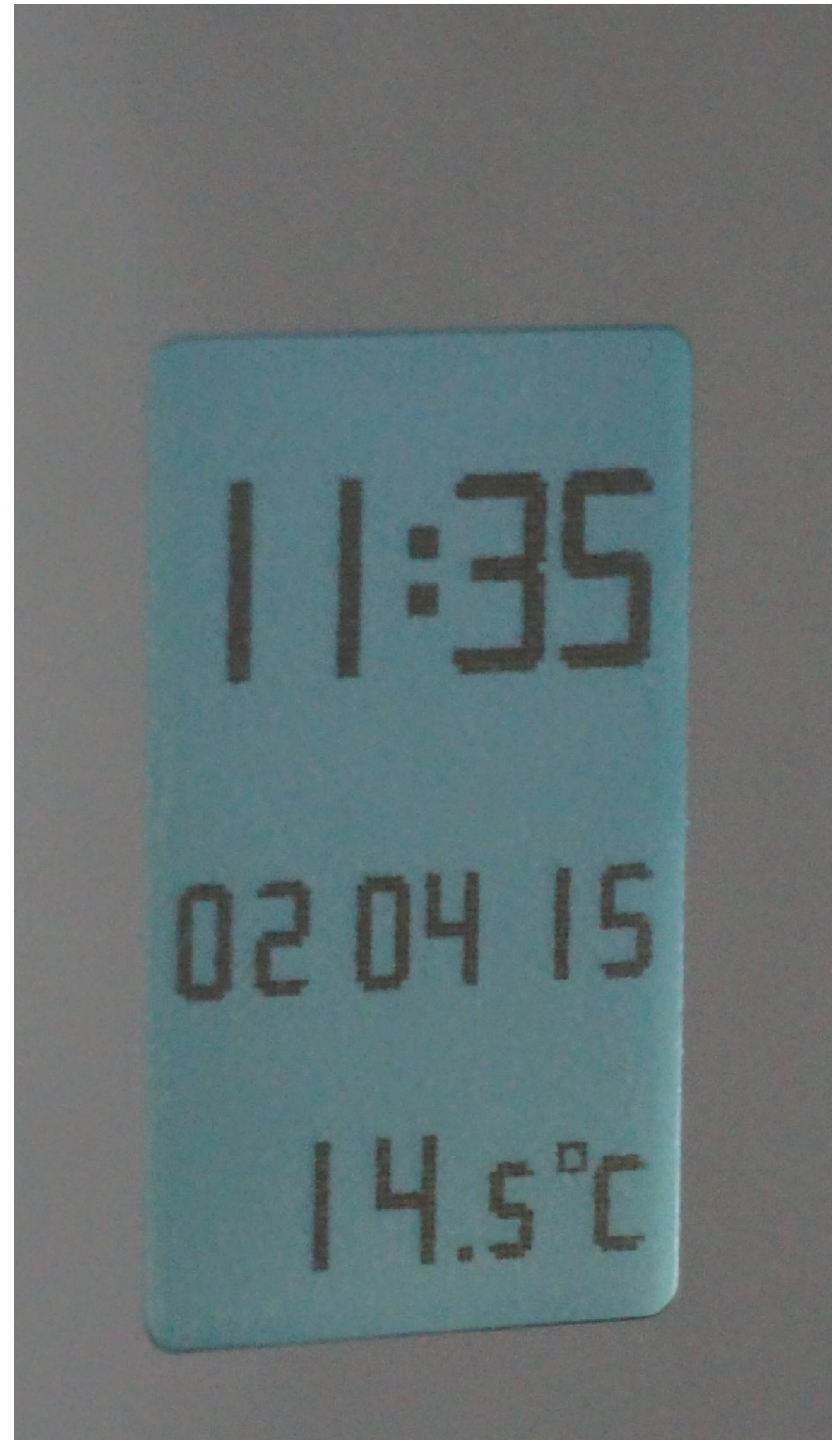

Electronic system for mirrors with
FM radio, MP3 audio input, display
and capacitive control keyboard

Radio FM

MP3

Lights

Selection FM / MP3 menu

Characteristics of the LCD

- Displays the date and the current time.
- Displays the room temperature.
- Displays the volume level of radio.
- Displays the volume level of MP3.
- Displays the frequency of the FM radio and the automatic and manual tuning.
- Store and recall up to six radio stations.

Characteristics of the LCD

Features of the capacitive keyboard

- Change the date and time.
- Volume control of the radio and MP3.
- Automatic and manual tuning the radio.
- Storing of 6 radio stations.
- Turning off lights.